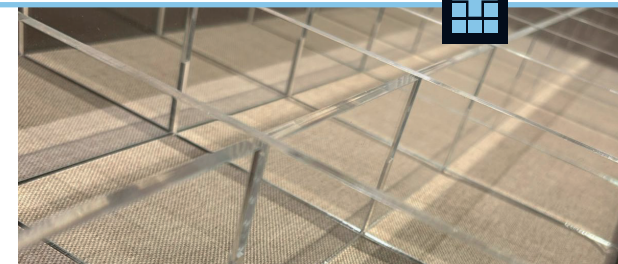

CÓDIGO	LARGURA	PROF.	ALTURA - PADRÃO
013	300 - 399 mm	350 - 600 mm	70 mm
014	400 - 499 mm	350 - 600 mm	70 mm
015	500 - 599 mm	350 - 600 mm	70 mm
016	600 - 699 mm	350 - 600 mm	70 mm
017	700 - 799 mm	350 - 600 mm	70 mm
018	800 - 899 mm	350 - 600 mm	70 mm
019	900 - 999 mm	350 - 600 mm	70 mm

VARIAÇÃO DE LAYOUT CONFORME EDIÇÃO DE LARGURA E PROFUNDIDADE

Organizador desenvolvido com layout para acomodar os utensílios de cozinhas como talheres e acessórios

	Cód. 013	Cód. 014	Cód. 015	Cód. 016	Cód. 017	Cód. 018	Cód. 019
350 à 600							
	300 à 399	400 à 499	500 à 599	600 à 699	700 à 799	800 à 899	900 à 999