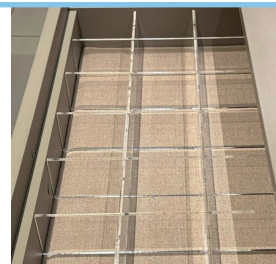

CÓDIGO	LARGURA	PROF.	ALTURA - PADRÃO
013	300 - 399 mm	350 - 600 mm	70 mm
014	400 - 499 mm	350 - 600 mm	70 mm
015	500 - 599 mm	350 - 600 mm	70 mm
016	600 - 699 mm	350 - 600 mm	70 mm
017	700 - 799 mm	350 - 600 mm	70 mm
018	800 - 899 mm	350 - 600 mm	70 mm
019	900 - 999 mm	350 - 600 mm	70 mm

VARIAÇÃO DE LAYOUT CONFORME EDIÇÃO DE LARGURA E PROFUNDIDADE

Organizador desenvolvido com layout para acomodar os utensílios de cozinhas como talheres e acessórios

	Cód. 013	Cód. 014	Cód. 015	Cód. 016	Cód. 017	Cód. 018	Cód. 019
350 à 600							
	300 à 399	400 à 499	500 à 599	600 à 699	700 à 799	800 à 899	900 à 999