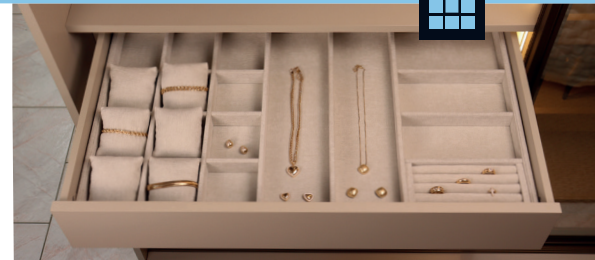

CÓDIGO	LARGURA	PROFUNDIDADE	ALTURA - PADRÃO	VELUDO/LINHO	COURINO
312	300 - 399 mm	350 - 600 mm	50 mm		
412	400 - 499 mm	350 - 600 mm	50 mm		
512	500 - 599 mm	350 - 600 mm	50 mm		
612	600 - 699 mm	350 - 600 mm	50 mm		
712	700 - 799 mm	350 - 600 mm	50 mm		
812	800 - 899 mm	350 - 600 mm	50 mm		
912	900 - 999 mm	350 - 600 mm	50 mm		

VARIAÇÃO DE LAYOUT CONFORME EDIÇÃO DE LARGURA E PROFUNDIDADE

Organizador desenvolvido com layout para acomodar os utensílios de cozinhas como talheres e acessórios

	Cód. 312	Cód. 412	Cód. 512	Cód. 612	Cód. 712	Cód. 812	Cód. 912
350 à 600							
	300 à 399	400 à 499	500 à 599	600 à 699	700 à 799	800 à 899	900 à 999

* Para personalizar layouts e medidas, encaminhe detalhamento para gerar orçamento